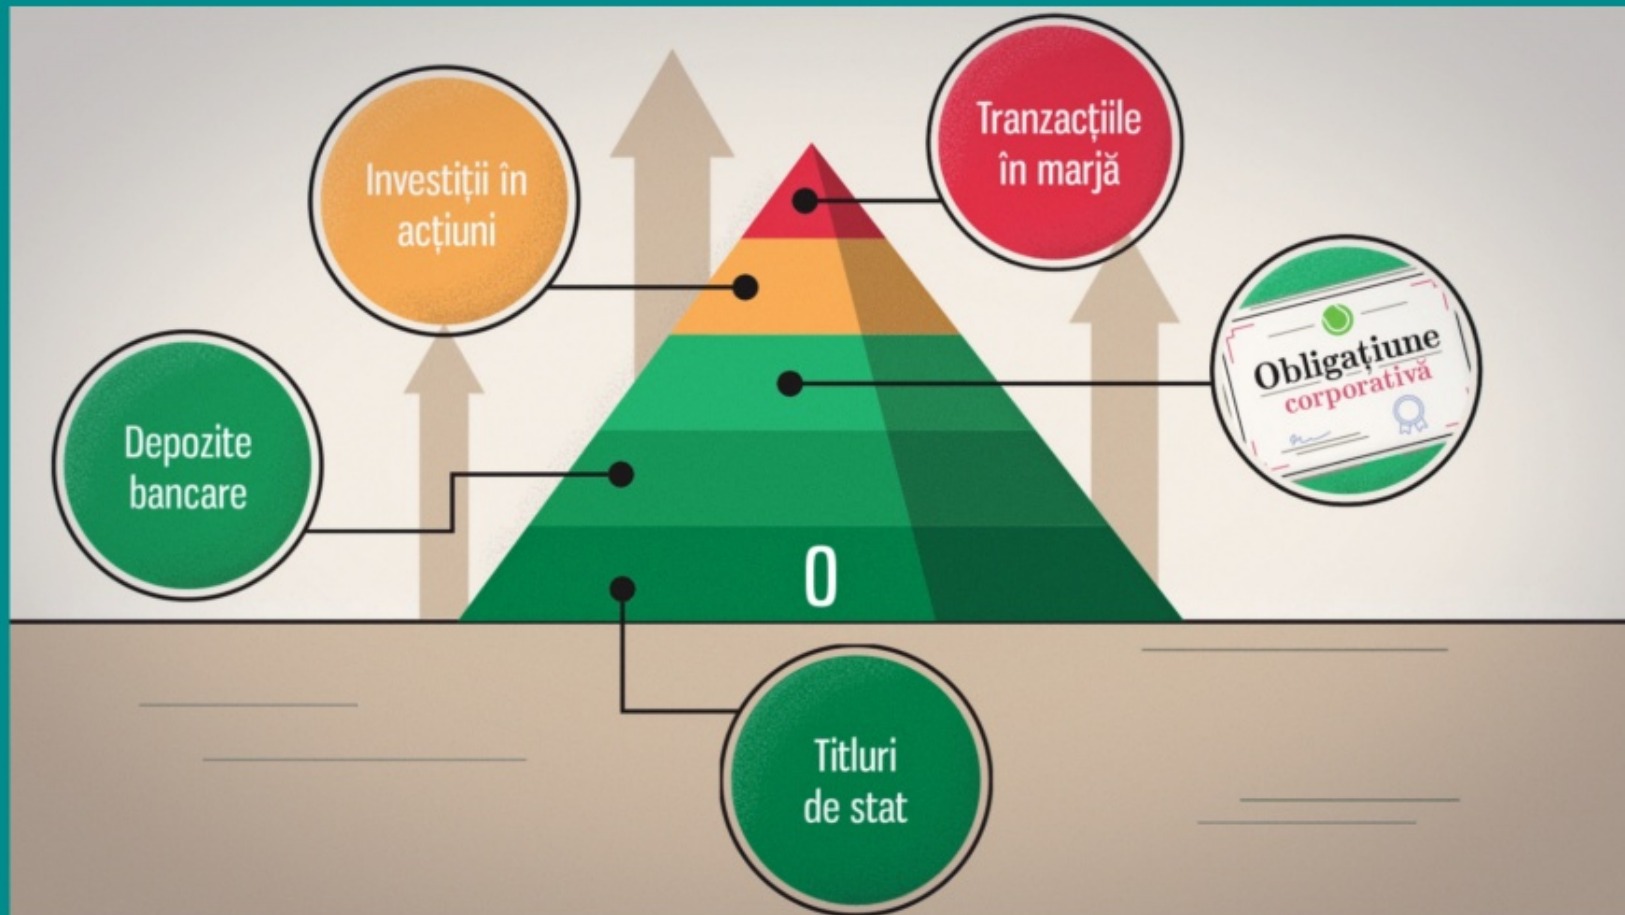

Instrumente
financiare

Structuri de
portofoliu

Tradeville
Pionier in Tehnologie

De ce
Tradeville?

25 ani de excelenta

Instrumente financiare si riscurile asociate

Riscuri
asociate

Piramida riscurilor

25 ani de excelenta

The diagram features a large central circle with a light blue-to-purple gradient. Inside this circle, the text 'Structuri de portofoliu' is centered. Three smaller white circles are arranged around the center, each containing text: 'Investitorul Dinamic' at the top left, 'Investitorul Prudent' at the bottom left, and 'Investitorul Conservator' at the bottom right. The background of the slide is a dark teal-to-purple gradient with faint white circuit-like lines and nodes.