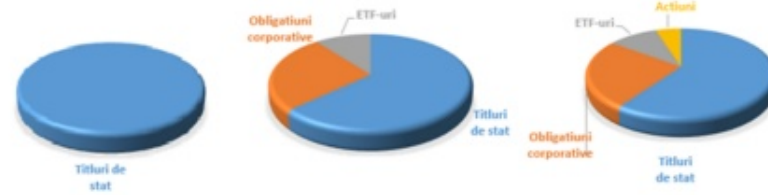

Investitorul Conservator

TradeVille